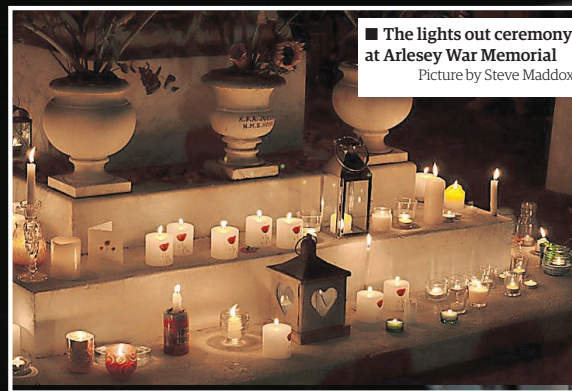

■ The lights out ceremony at Arlesey War Memorial
Picture by Steve Maddox